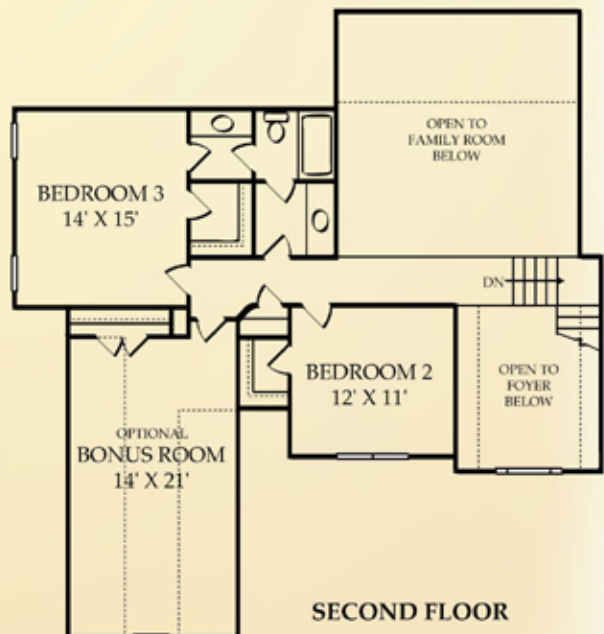

## The Savoy

4 Bedroom / 3 Bath / 2720 approx. sq. ft.

Floorplans and Elevations are subject to change without notice. Floorplan dimensions are approximate. Elevations are artists' conceptions. 3/08