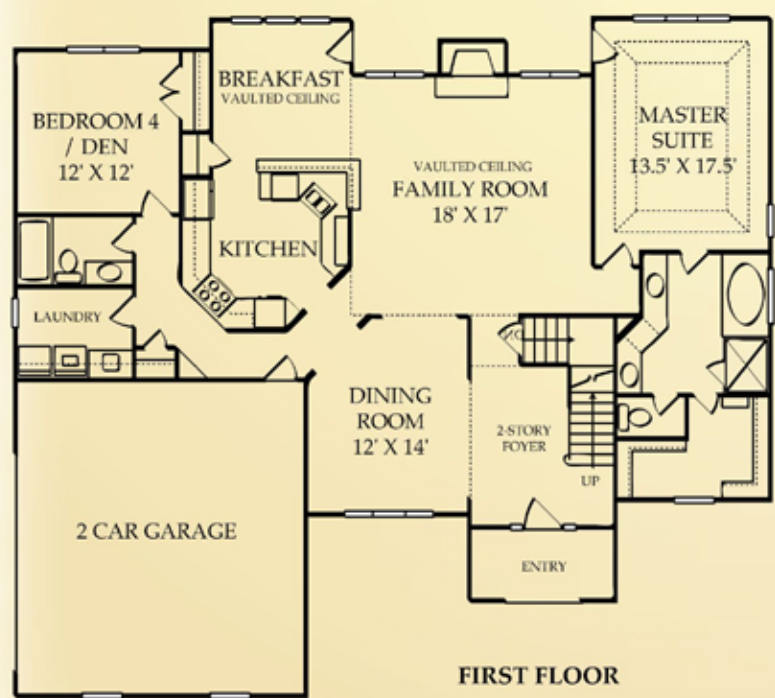

## The Savoy

4 Bedroom / 3 Bath / 2720 approx. sq. ft.

Floorplans and Elevations are subject to change without notice. Floorplan dimensions are approximate. Elevations are artists' conceptions. 3/08